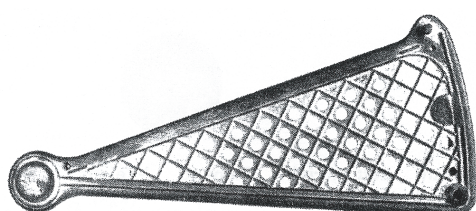

/Spiral Stairway Castings/

METALCRAFT
Architectural Metalwork

/G060 Spiral Treads in Grey Iron/

We can supply the stairway castings on their own or manufacture and install the entire spiral staircase. If you click here you can see further designs of completed spiral staircases.

Standard Tread

Diam (mm)	Left or right hand asc.	Steps to circle	Weight (kgs)
915	L/R	12	10
1065	L/R	12	14
1065	R	14	12
1065	L/R	16	13
1220	L/R	12	14
1220	L/R	14	14

Diam (mm)	Left or right hand asc.	Steps to circle	Weight (kgs)
1220	L/R	16	14
1370	L/R	12	17
1370	L	14	16
1370	R	16	16
1525	L/R	12	19
1525	L/R	14	20
1525	L/R	16	19
1675	L/R	12	22
1675	L	14	21
1675	L/R	16	21
1830	L/R	12	23
1830	R	14	22
1830	L/R	16	22
2440	L/R	18	33
2440	R	24	32

Diam (mm)	Left or right hand asc.	Steps to circle	Weight (kgs)
1220	L/R	12	14
1525	L	12	19
1525	R	16	20
1675	L	12	21
1675	L	16	21
1830	R	12	22

G 067

Height (mm)	Weight (kgs)
990	4
1067	4.5

G 068

Height (mm)	Weight (kgs)
990	4.5
1067	5