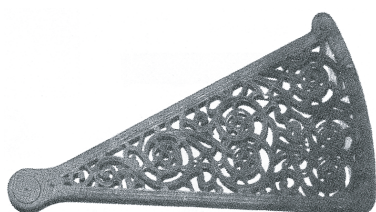

/Spiral Stairway Castings/

METALCRAFT
Architectural Metalwork

/G060 Spiral Treads in Grey Iron/

We can supply the stairway castings on their own or manufacture and install the entire spiral staircase. If you click here you can see further designs of completed spiral staircases.

Standard Tread

Diam (mm)	Left or right hand asc.	Steps to circle	Weight (kgs)
915	L/R	12	10
1065	L/R	12	14
1065	R	14	12
1065	L/R	16	13
1220	L/R	12	14
1220	L/R	14	14

Diam (mm)	Left or right hand asc.	Steps to circle	Weight (kgs)
1220	L/R	16	14
1370	L/R	12	17
1370	L	14	16
1370	R	16	16
1525	L/R	12	19
1525	L/R	14	20
1525	L/R	16	19
1675	L/R	12	22
1675	L	14	21
1675	L/R	16	21
1830	L/R	12	23
1830	R	14	22
1830	L/R	16	22
2440	L/R	18	33
2440	R	24	32

Diam (mm)	Left or right hand asc.	Steps to circle	Weight (kgs)
1220	L/R	12	14
1525	L	12	19
1525	R	16	20
1675	L	12	21
1675	L	16	21
1830	R	12	22

G 067

Height (mm)	Weight (kgs)
990	4
1067	4.5

G 068

Height (mm)	Weight (kgs)
990	4.5
1067	5